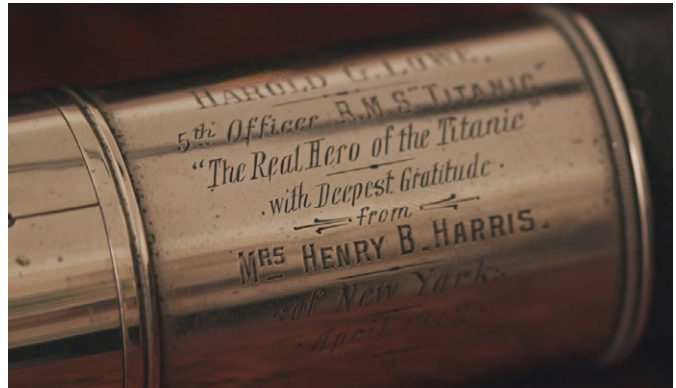

TITANIC: STORIES FROM THE DEEP

"A ground-breaking documentary series uncovering new history from 12 000 feet deep below the Atlantic Ocean. With the use of cutting-edge technology, the unique collection of artifacts salvaged from the underwater resting site of the wreck tells us brand new stories of love, deception, fate and heroics. Presented by Victor Garber, who featured as Thomas Andrews in James Cameron's Titanic, each episode follows the individual journeys of these artifacts from their recovery, to their connection to specific passengers on the ship, and for one unique artifact per episode, a connection to someone living today.

4 x 60' Episodes; Available in HD

Target Audience: Adults

Produced by Partners in Motion & Infinity Films.

DISTRIBUTION 360
A **marblemedia** COMPANY

74 FRASER AVENUE SUITE 100 TORONTO ON M6K 3E1 CANADA
+1 416 646 2711 DISTRIBUTION360.COM

SALES@DISTRIBUTION360.COM